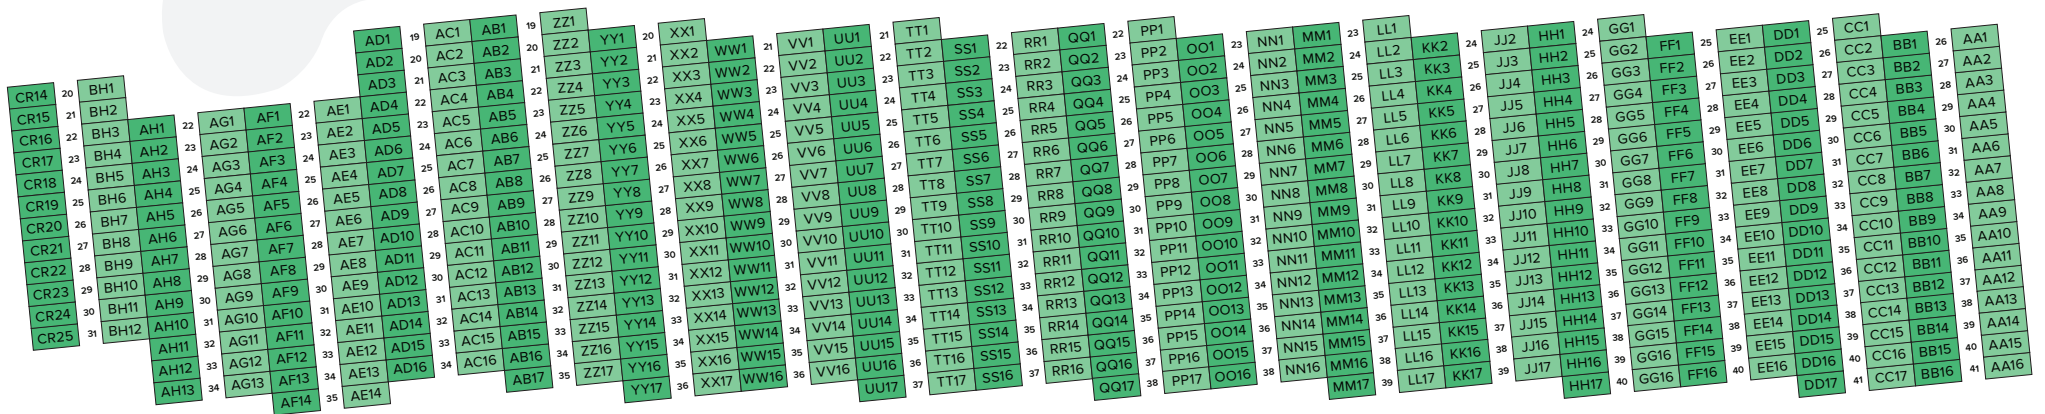

PLAN 6

FRANKSTON
MEMORIAL PARK

ROAD

GOVERNMENT RD

CLARENDON ST

MAIN DRIVEWAY