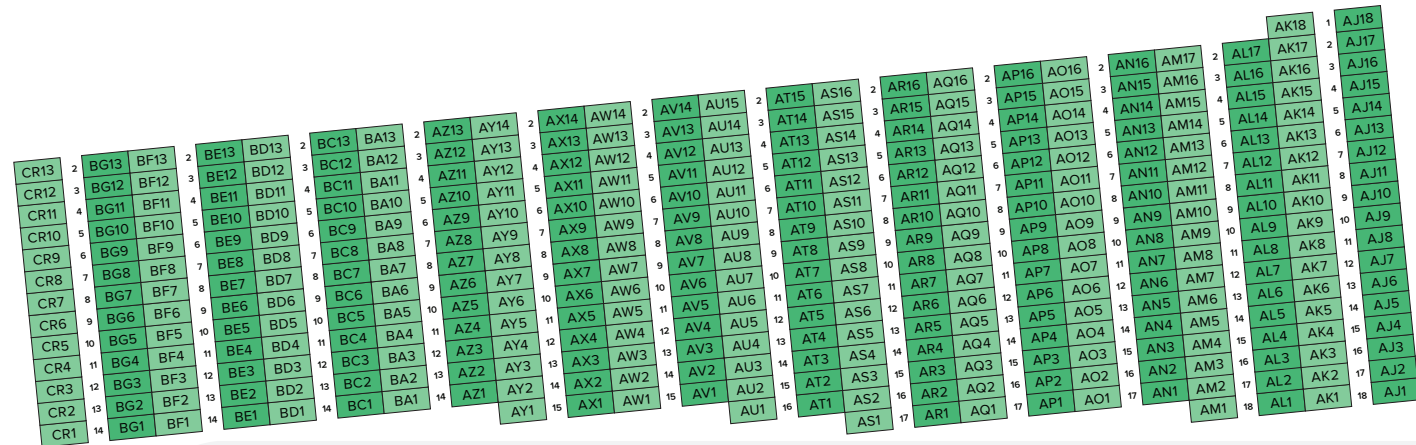

PLAN 6

FRANKSTON
MEMORIAL PARK

ROAD

GOVERNMENT RD

CLARENDON ST

MAIN DRIVEWAY