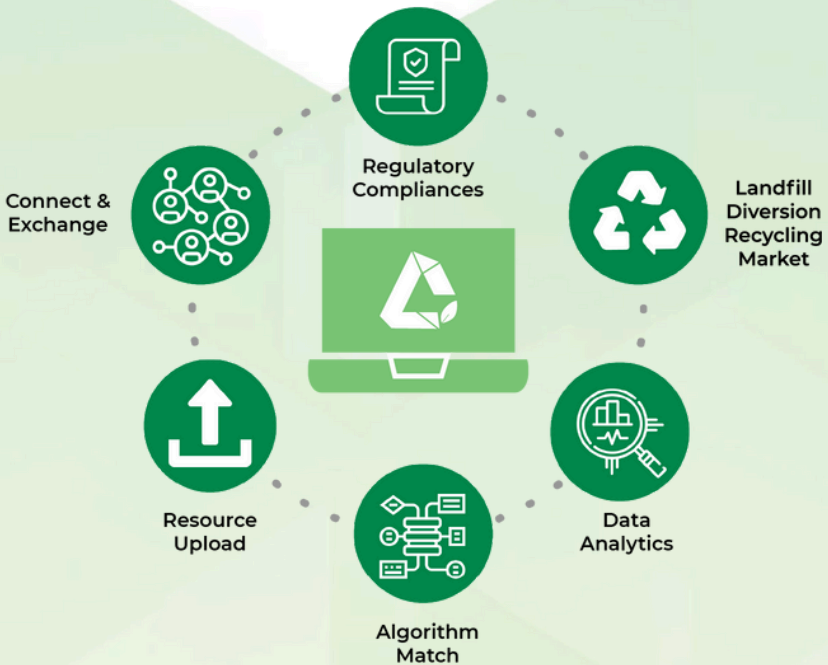

Moving our economy from linear to circular shifts the focus from high consumption and high waste, to simply doing more with less.

- Save costs
- Minimise demand of resources
- Lower carbon emissions
- Reduce landfill and pollution

To find ways to keep using things, rather than using them up. To keep materials and products in use and treat waste as a resource: This will help

ASPIRE SaaS Model