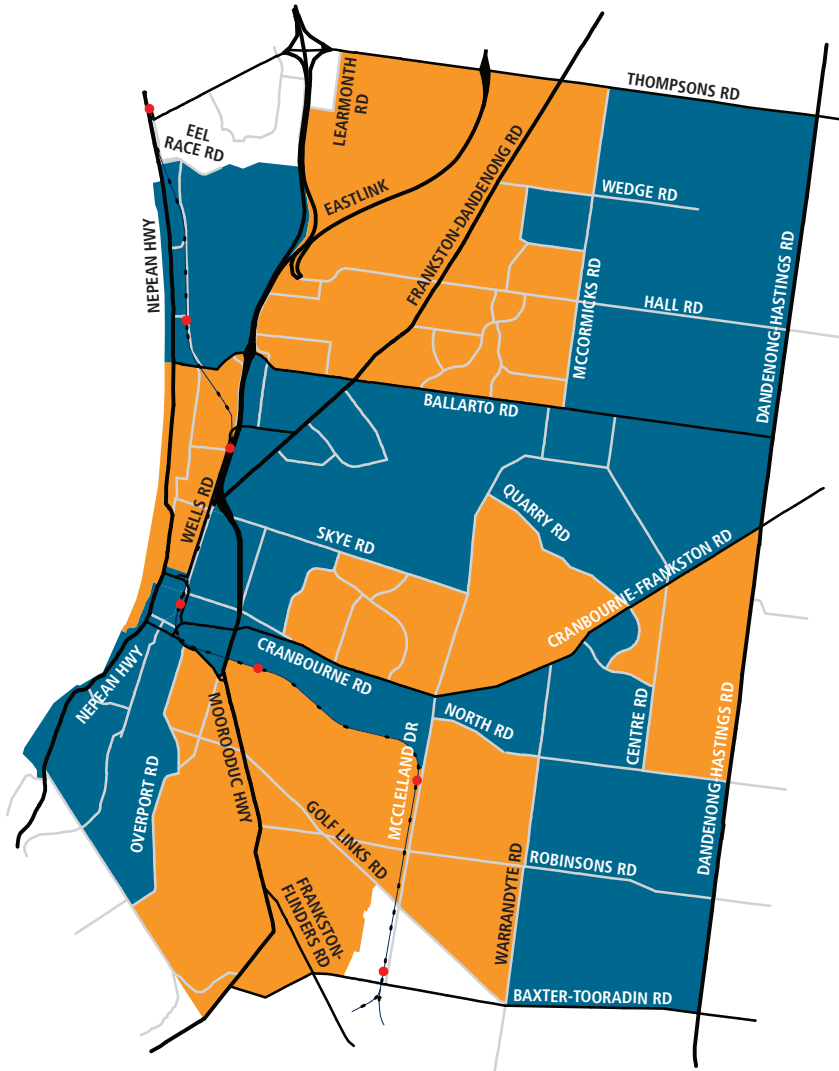

# Recycling and Food and Garden Waste Calendar 2022

Your recycling bin and your food and garden waste bin will be collected on alternate weeks on the same day as your garbage bin.

Tick your colour.

## Blue area

If you live in a blue area use the blue calendar.

## Orange area

If you live in an orange area use the orange calendar.

NOTE: Blue area recycling collection dates also apply to Frankston's city centre. Collections will take place on public holidays. Enquiries: 9775 1909