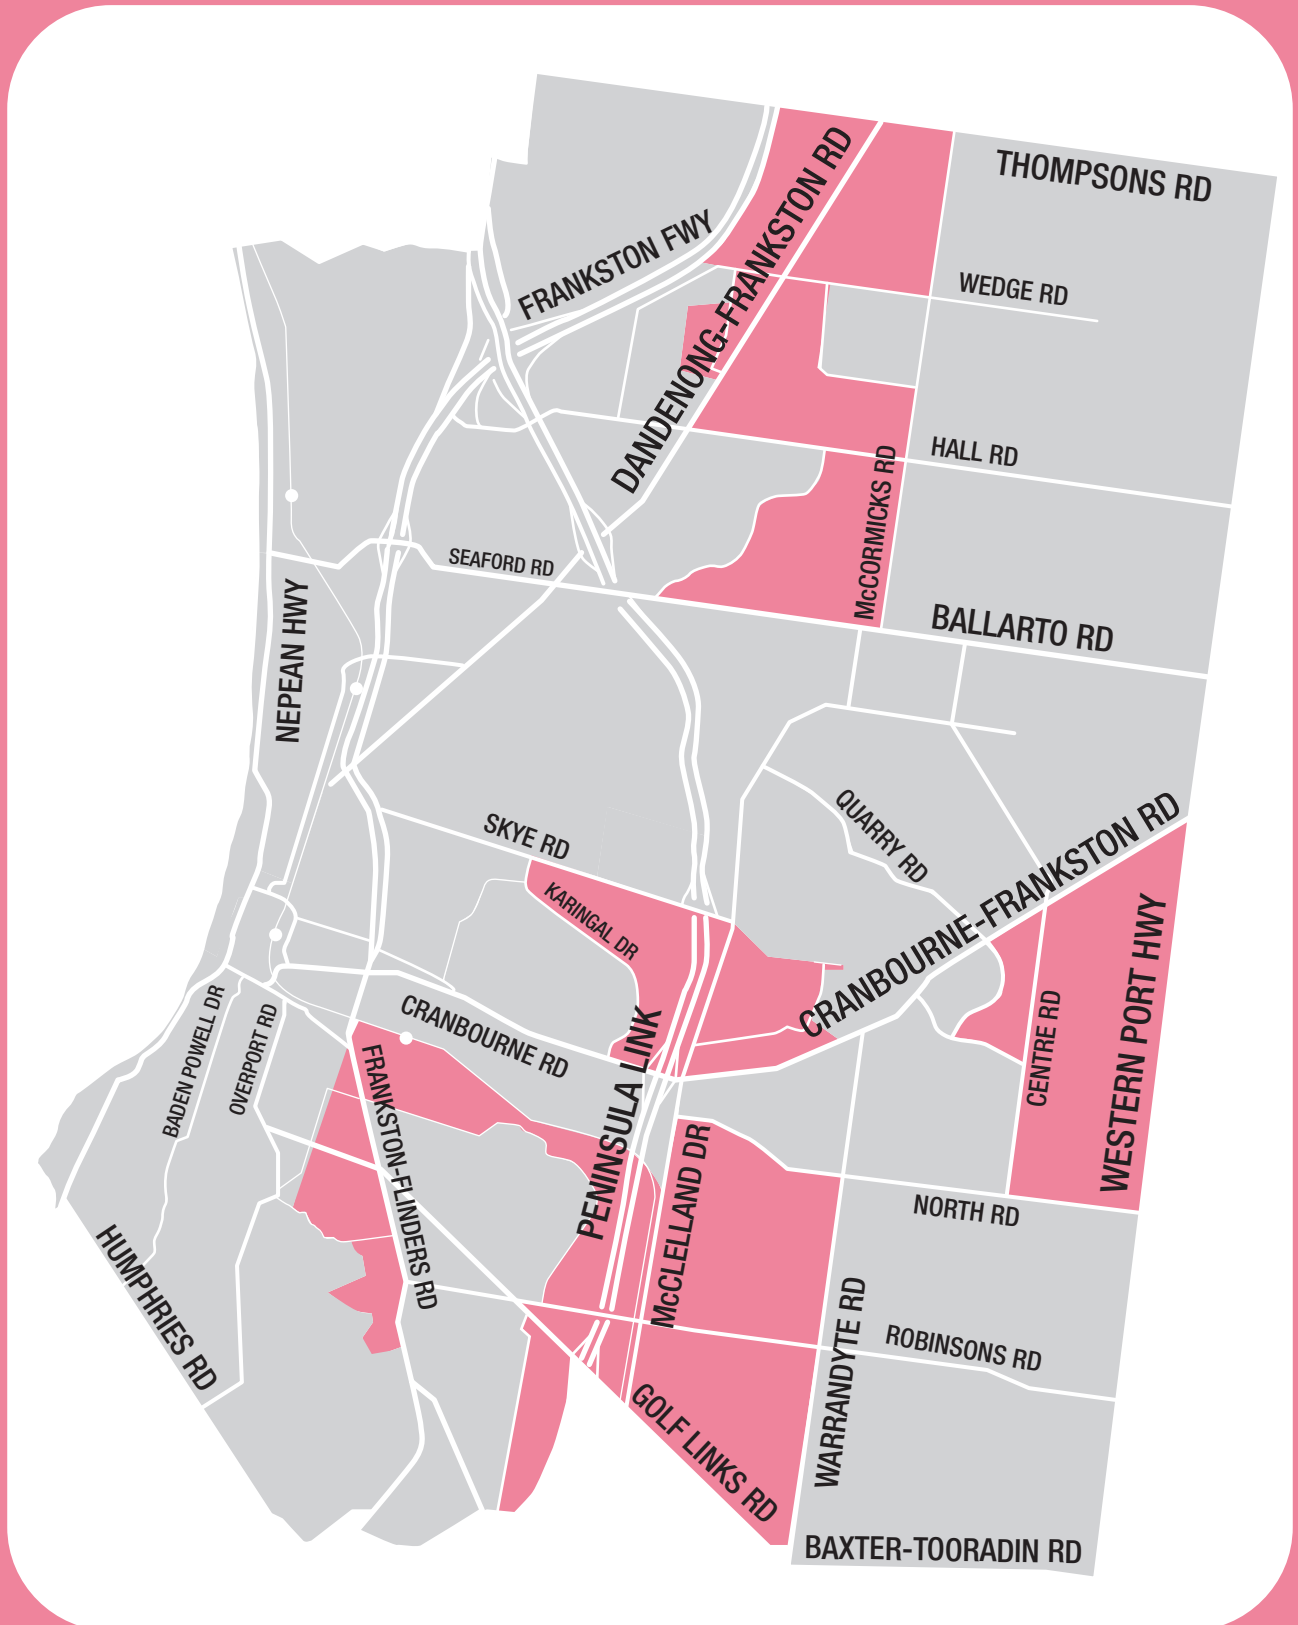

Collection Calendar 2025

Area 1

JANUARY 2025						
S	M	T	W	T	F	S
			1	2	3	4
5	6	7	8	9	10	11
12	13	14	15	16	17	18
19	20	21	22	23	24	25
26	27	28	29	30	31	

FEBRUARY 2025						
S	M	T	W	T	F	S
						1
2	3	4	5	6	7	8
9	10	11	12	13	14	15
16	17	18	19	20	21	22
23	24	25	26	27	28	

MARCH 2025						
S	M	T	W	T	F	S
30	31					1
2	3	4	5	6	7	8
9	10	11	12	13	14	15
16	17	18	19	20	21	22
23	24	25	26	27	28	29

APRIL 2025						
S	M	T	W	T	F	S
		1	2	3	4	5
6	7	8	9	10	11	12
13	14	15	16	17	18	19
20	21	22	23	24	25	26
27	28	29	30			

MAY 2025						
S	M	T	W	T	F	S
				1	2	3
4	5	6	7	8	9	10
11	12	13	14	15	16	17
18	19	20	21	22	23	24
25	26	27	28	29	30	31

JUNE 2025						
S	M	T	W	T	F	S
1	2	3	4	5	6	7
8	9	10	11	12	13	14
15	16	17	18	19	20	21
22	23	24	25	26	27	28
29	30					

JULY 2025						
S	M	T	W	T	F	S
			1	2	3	4
5	6	7	8	9	10	11
12	13	14	15	16	17	18
19	20	21	22	23	24	25
26	27	28	29	30	31	

AUGUST 2025						
S	M	T	W	T	F	S
31					1	2
3	4	5	6	7	8	9
10	11	12	13	14	15	16
17	18	19	20	21	22	23
24	25	26	27	28	29	30

SEPTEMBER 2025						
S	M	T	W	T	F	S
	1	2	3	4	5	6
7	8	9	10	11	12	13
14	15	16	17	18	19	20
21	22	23	24	25	26	27
28	29	30				

OCTOBER 2025						
S	M	T	W	T	F	S
		1	2	3	4	
5	6	7	8	9	10	11
12	13	14	15	16	17	18
19	20	21	22	23	24	25
26	27	28	29	30	31	

NOVEMBER 2025						
S	M	T	W	T	F	S
30						1
2	3	4	5	6	7	8
9	10	11	12	13	14	15
16	17	18	19	20	21	22
23	24	25	26	27	28	29

DECEMBER 2025						
S	M	T	W	T	F	S
	1	2	3	4	5	6
7	8	9	10	11	12	13
14	15	16	17	18	19	20
21	22	23	24	25	26	27
28	29	30	31			

General Waste

Collected weekly

Food and Garden

Collected fortnightly

Mixed Recycling

Collected fortnightly

Glass Recycling

Collected 4 weekly

Area 1

Please put bins out by 6am on collection day

Collections will take place on public holidays. Enquiries: 9775 1909