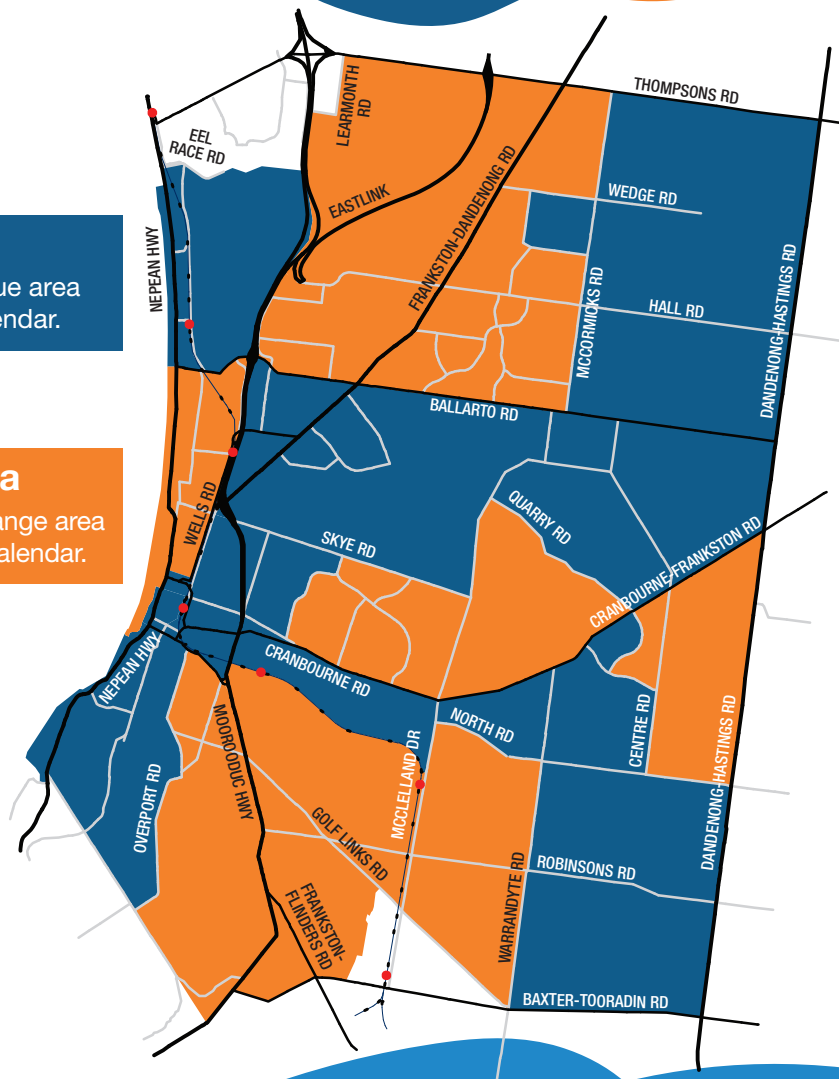

Collection Calendar 2025

Your Mixed Recycling Bin and your Food and Garden Waste bin will be collected fortnightly on alternate weeks on the same day as your general waste bin. Your Glass Recycling Bin will be collected every 4 weeks on the same day as your general waste bin.

Tick your colour.

Please see map over the page to indicate your collection area.

Recycling Bin

Food and Garden Waste Bin

Glass Bin

Blue area

If you live in a blue area use the blue calendar.

Orange area

If you live in an orange area use the orange calendar.

NOTE: Blue area recycling collection dates also apply to Frankston's city centre. Collections will take place on public holidays. Enquiries: **9775 1909**