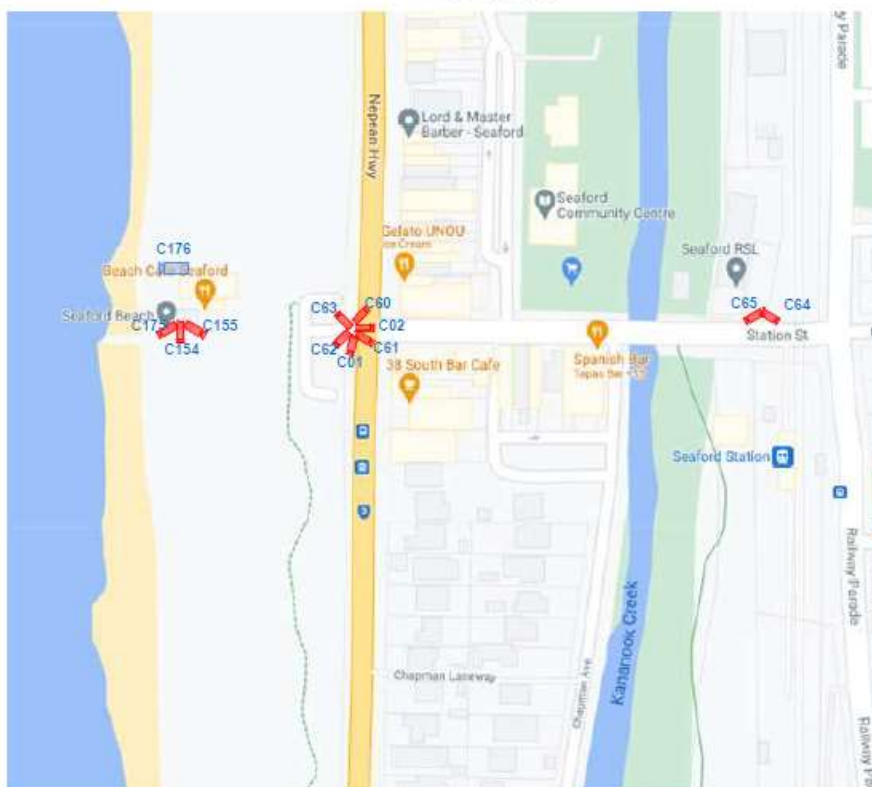

Seaford CCTV Locations

Keast Park

Seaford

Belvedere SC