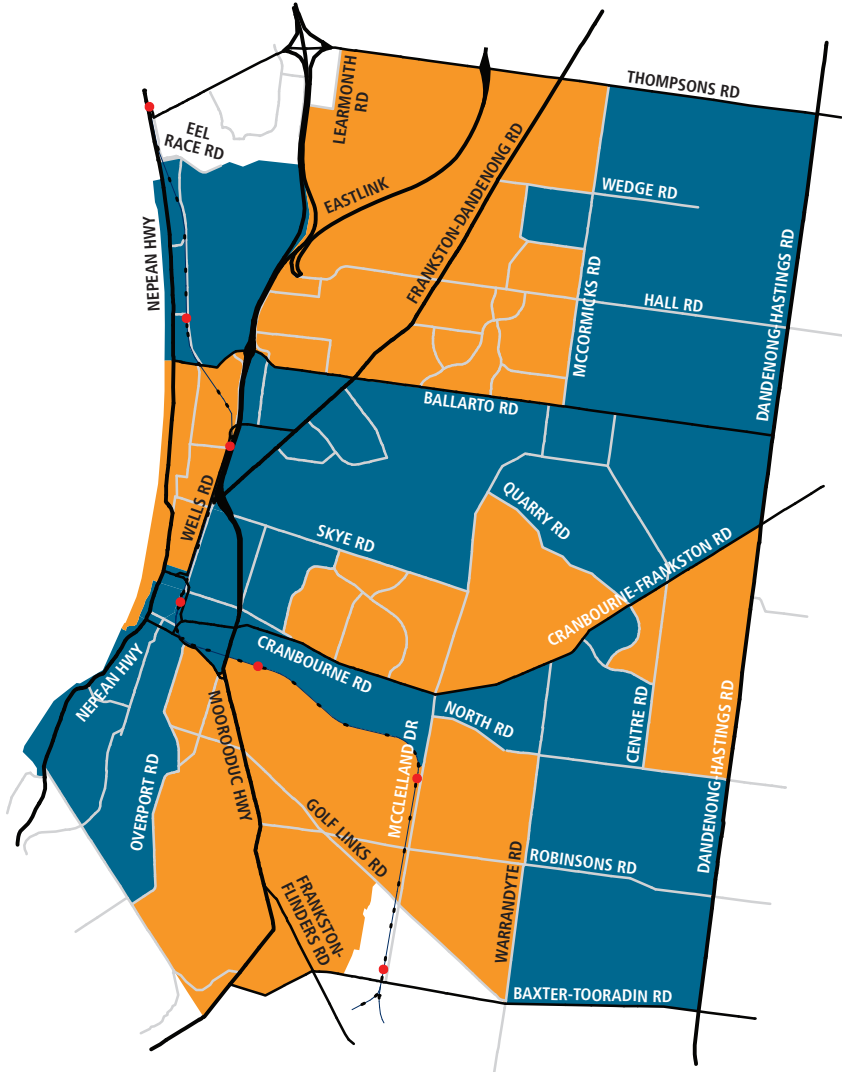

DECEMBER 2023

S	M	T	W	T	F	S
31						1
2	3	4	5	6	7	8
9	10	11	12	13	14	15
16	17	18	19	20	21	22
23	24	25	26	27	28	29
30						

NOTE: Blue area recycling collection dates also apply to Frankston's city centre. Collections will take place on public holidays. Enquiries: 9775 1909

Collection Calendar 2023

Your Mixed Recycling Bin and your Food and Garden Waste bin will be collected fortnightly on alternate weeks on the same day as your general waste bin. Your Glass Recycling Bin will be collected every 4 weeks on the same day as your general waste bin. Please see map over the page to indicate your collection area.

Blue area

If you live in a blue area use the blue calendar.

Orange area

If you live in an orange area use the orange calendar.

NOTE: Blue area recycling collection dates also apply to Frankston's city centre. Collections will take place on public holidays. Enquiries: 9775 1909